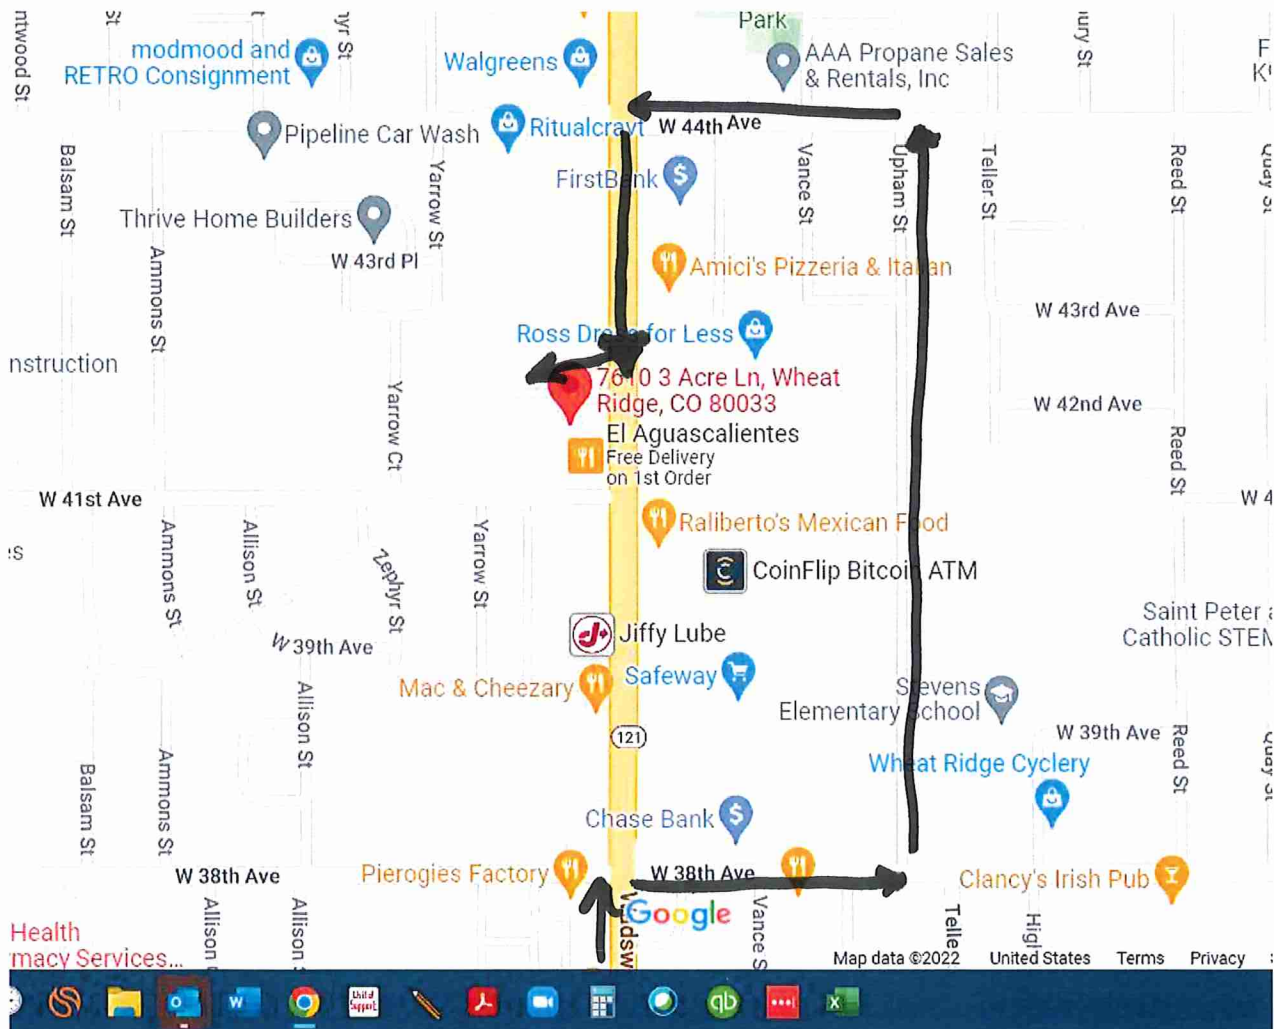

## How to Get To Wardle Feed, Action Recycling, Pearman Law Firm from the SOUTH going NORTHBOUND

Note - If you are NORTHBOUND and coming from the South – no left turns will be allowed onto Three Acre Lane (W. 42<sup>nd</sup> Ave.) due to construction.

### DIRECTIONS from Wadsworth Blvd. to get to businesses:

1. Right onto 38<sup>th</sup>
2. Left onto Upham
3. Left onto 44<sup>th</sup>
4. Left onto Wadsworth
5. Right onto Three Acre lane

# OPEN DURING CONSTRUCTION!

**How to Leave to Go North from Wardle Feed, Action Recycling, Pearman Law Firm:**

**Note: When you leave NO LEFT TURNS are allowed onto Wadsworth.**

**DIRECTIONS on How To Go North When leaving to go home:**

1. From Three Acre Lane go Right onto Wadsworth
2. Right at 41<sup>st</sup> Ave. (the first intersection you come to)
3. Right onto Yarrow Street
4. Right onto 44<sup>th</sup> Ave.
5. Left onto Wadsworth Blvd.